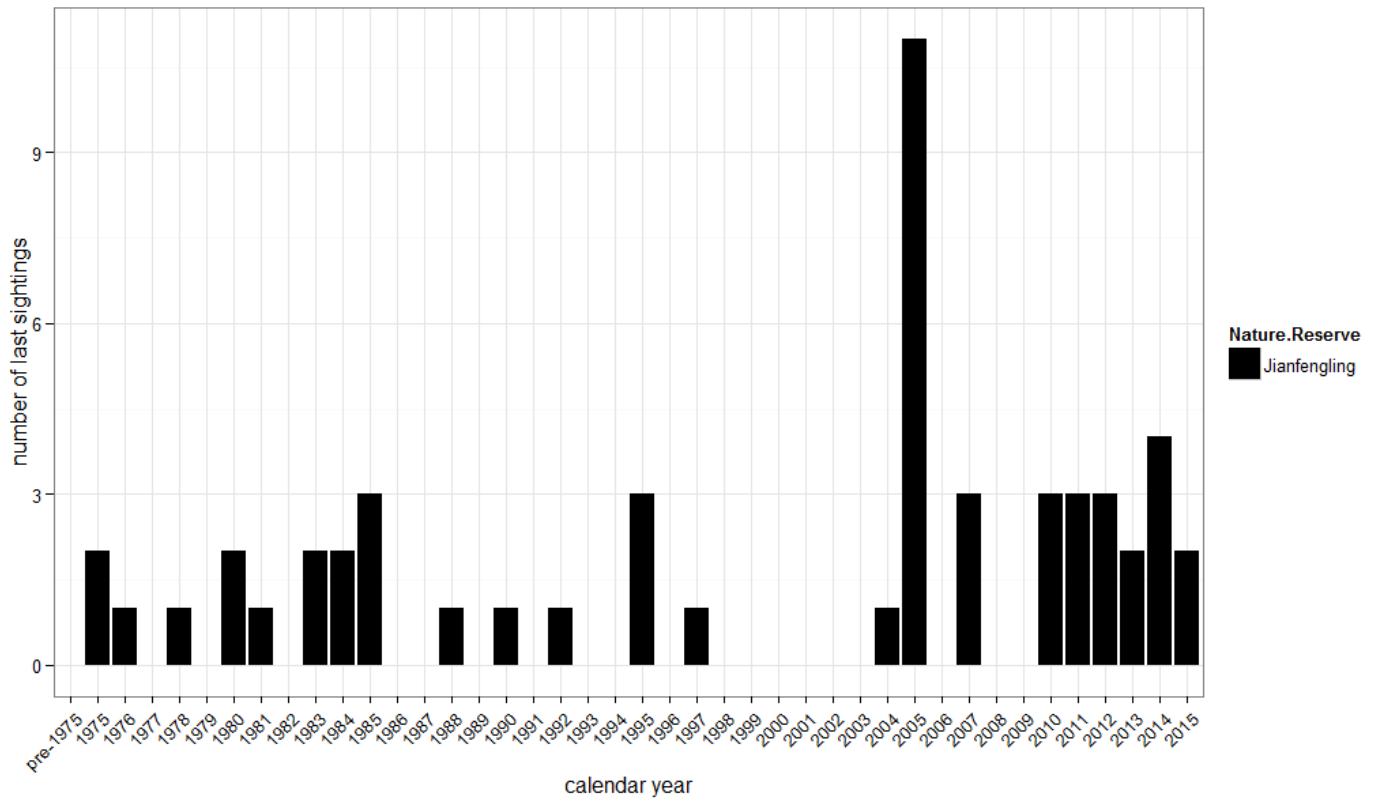

C. Last-sighting date frequency distribution for Jianfengling National Nature Reserve (N=61).