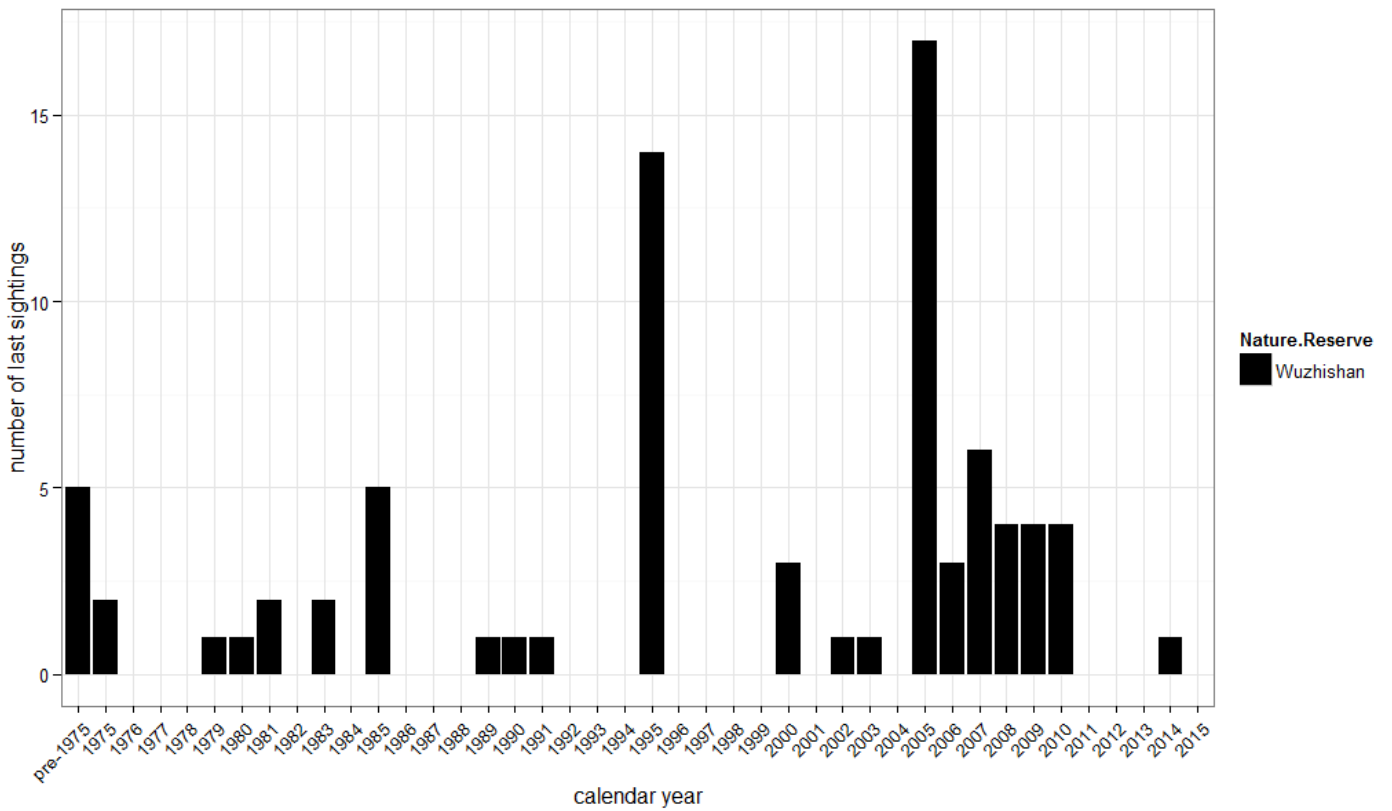

F. Last-sighting date frequency distribution for Wuzhishan National Nature Reserve (N=82).