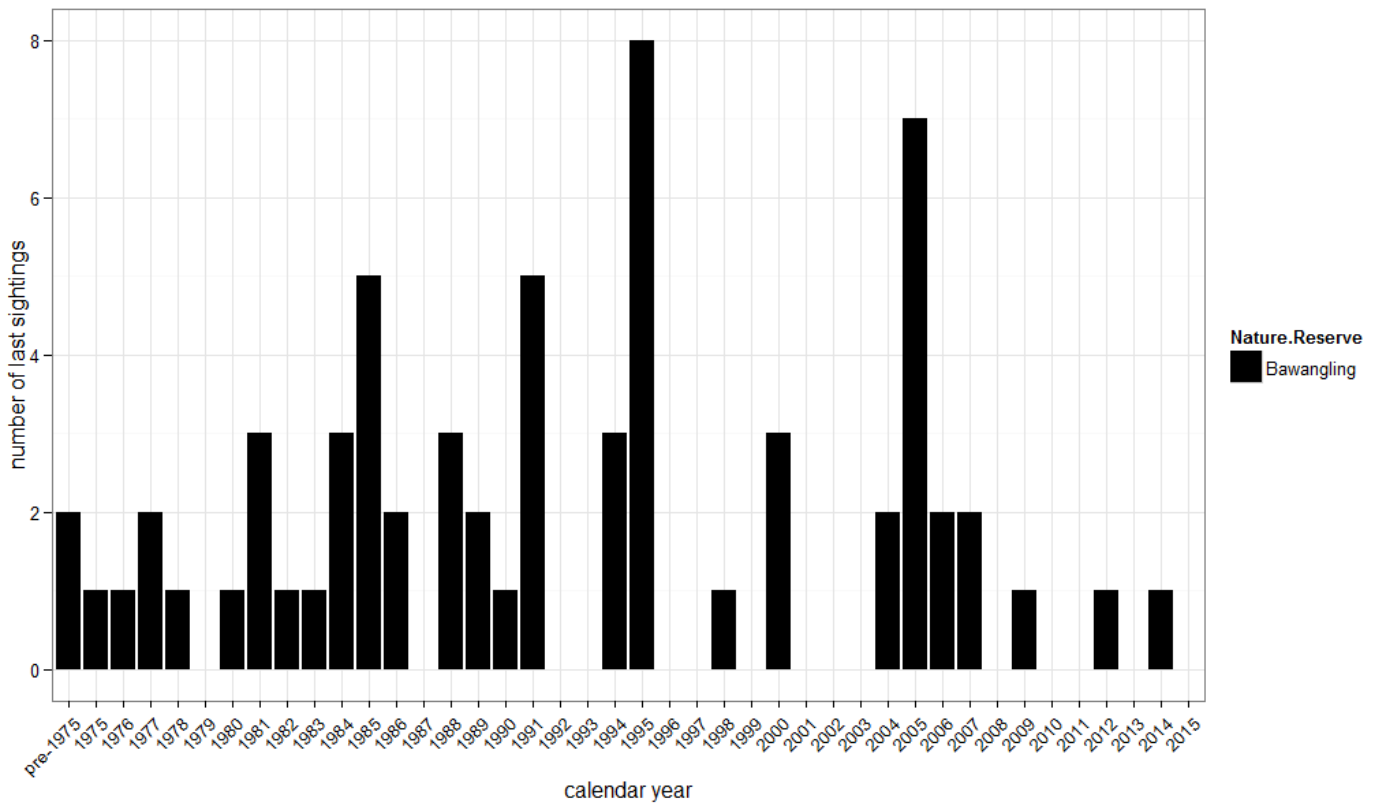

Supplementary Material Figure S1: Pangolin Last-Sighting Date Frequency Distributions For Seven Protected Areas In Hainan

A. Last-sighting date frequency distribution for Bawangling National Nature Reserve (N=67).