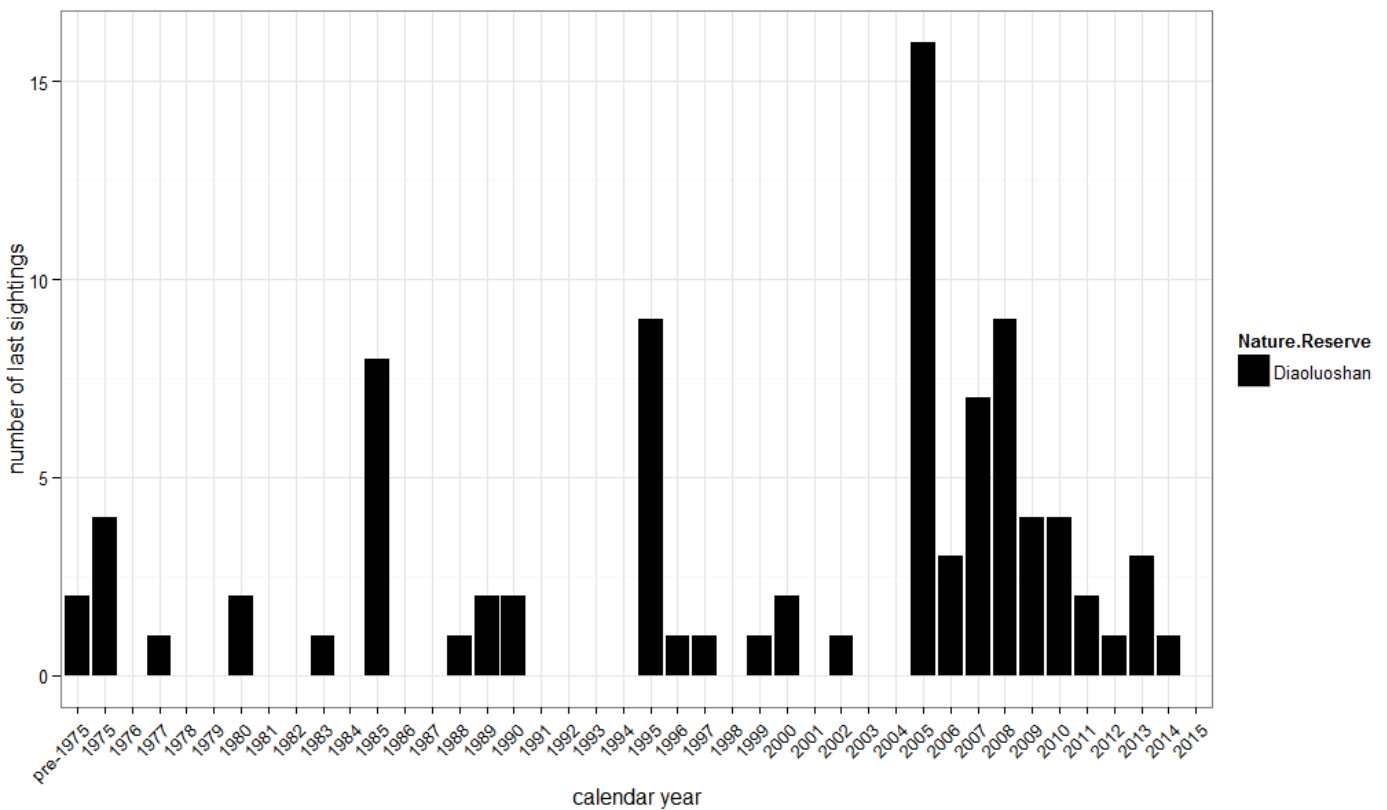

Supplementary Material Figure S1: Pangolin Last-Sighting Date Frequency Distributions For Seven Protected Areas In Hainan

A. Last-sighting date frequency distribution for Bawangling National Nature Reserve (N=67).