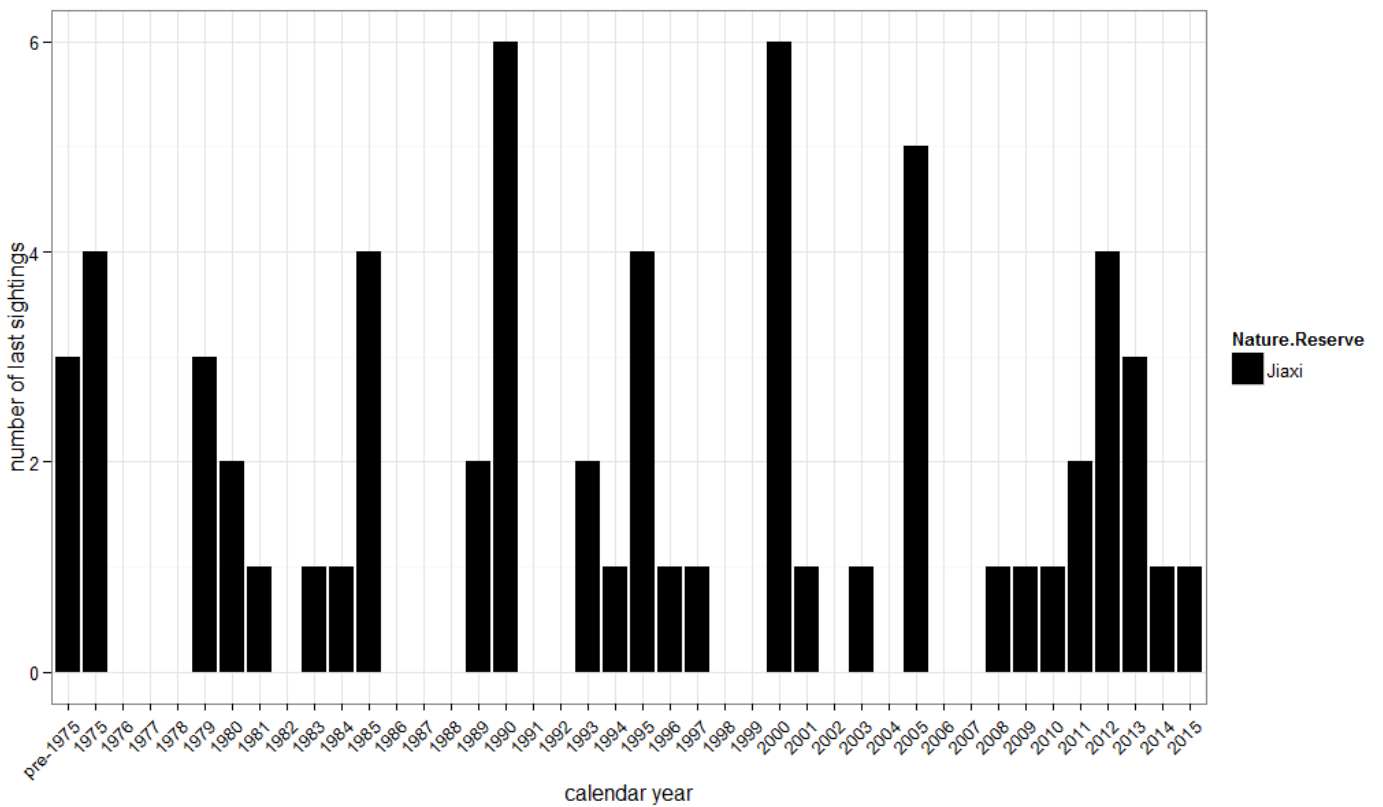

Supplementary Material Figure S1: Pangolin Last-Sighting Date Frequency Distributions For Seven Protected Areas In Hainan

A. Last-sighting date frequency distribution for Bawangling National Nature Reserve (N=67).

B. Last-sighting date frequency distribution for Diaoluoshan National Nature Reserve (N=88).

C. Last-sighting date frequency distribution for Jianfengling National Nature Reserve (N=61).

D. Last-sighting date frequency distribution for Jiayi Provincial Nature Reserve (N=70).