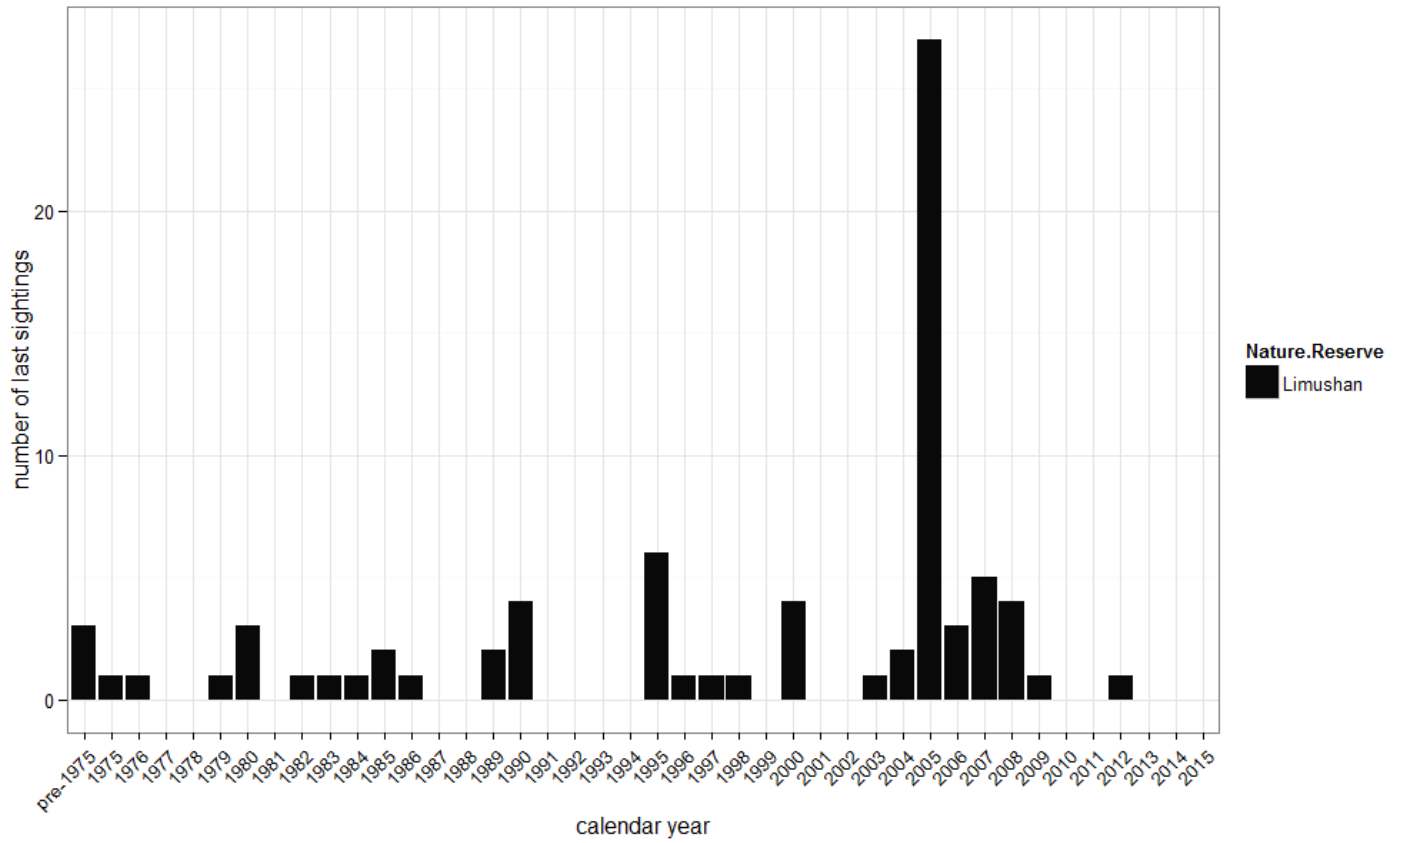

E. Last-sighting date frequency distribution for Limushan Provincial Nature Reserve (N=78).