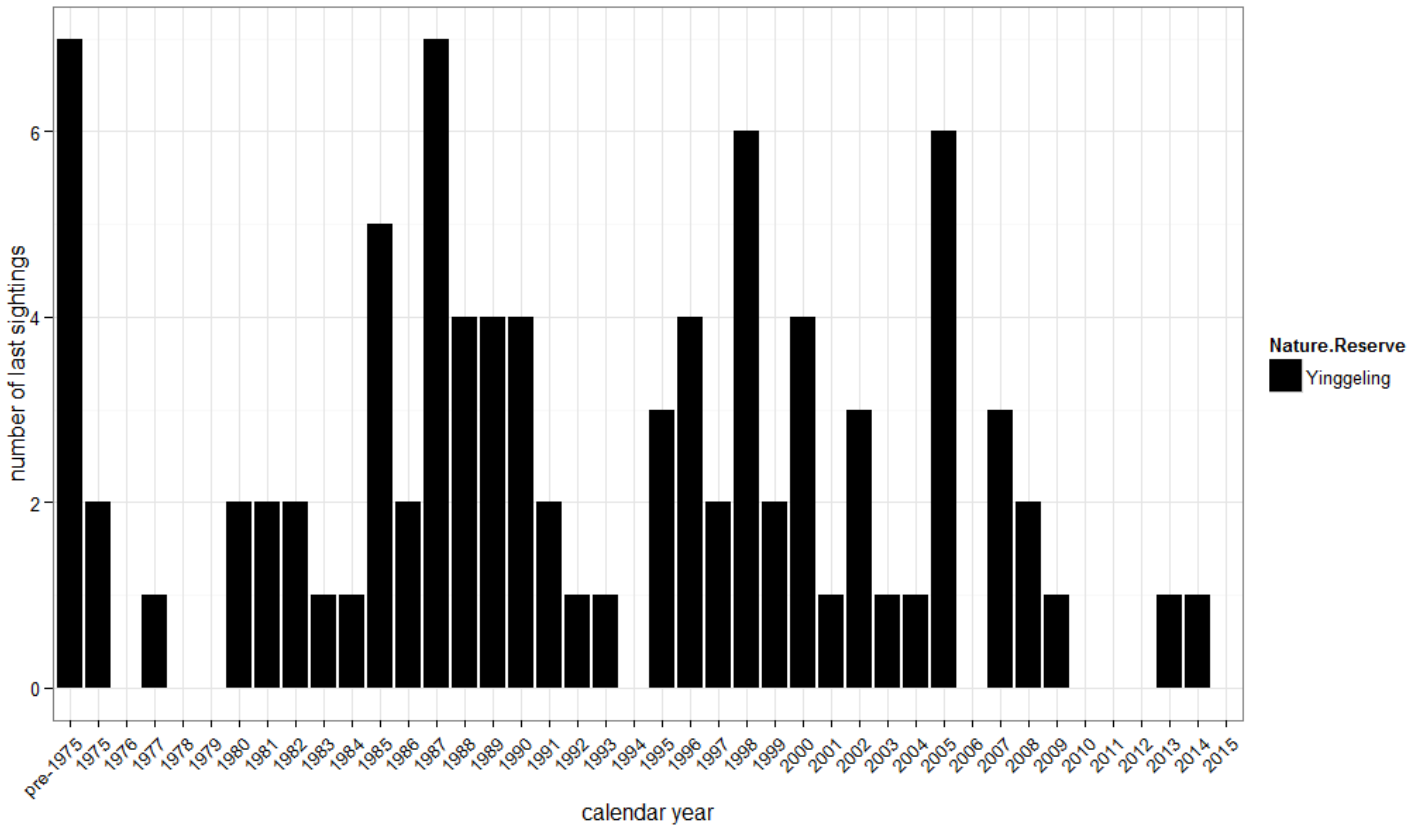

G. Last-sighting date frequency distribution for Yinggeling National Nature Reserve (N=91).