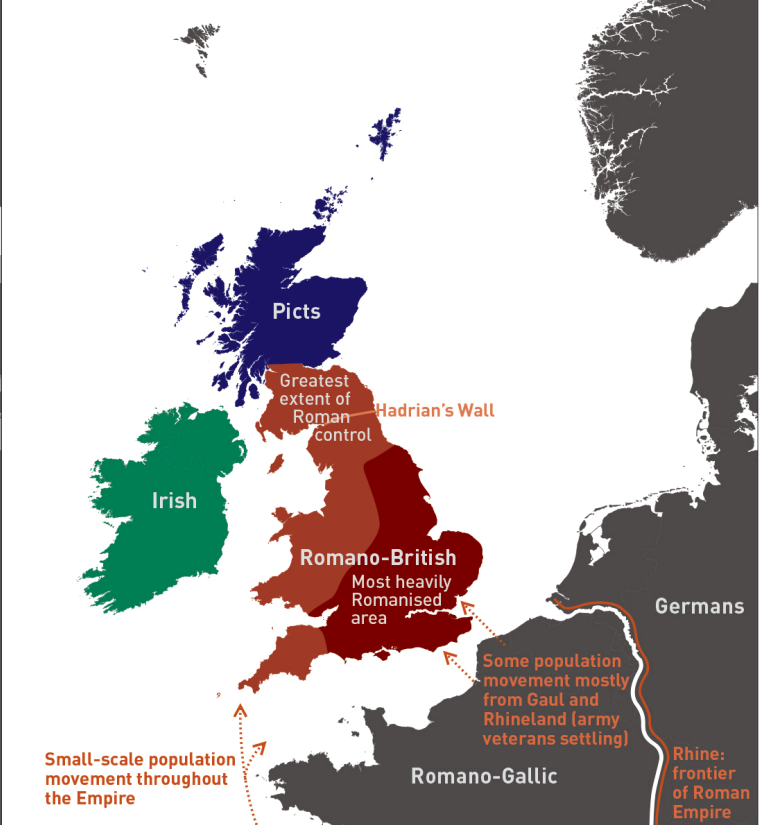

a FIRST SETTLERS AFTER THE ICE AGE
End of the Paleolithic–Early Mesolithic
9600–7500 BCE

b BRITAIN WITHIN AND BEYOND THE ROMAN EMPIRE
43–410 CE

c IRISH, BRITONS & ANGLO-SAXONS
600 CE

d VIKING MIGRATION
800–950 CE