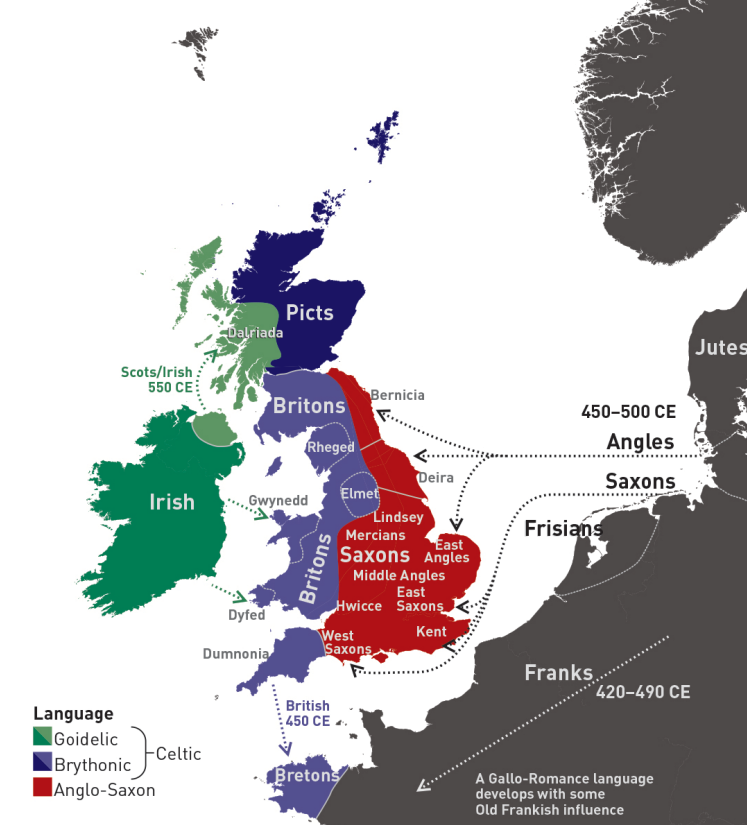

a FIRST SETTLERS AFTER THE ICE AGE
End of the Paleolithic–Early Mesolithic
9600–7500 BCE

b BRITAIN WITHIN AND BEYOND THE ROMAN EMPIRE
43–410 CE

c IRISH, BRITONS & ANGLO-SAXONS
600 CE

d VIKING MIGRATION
800–950 CE