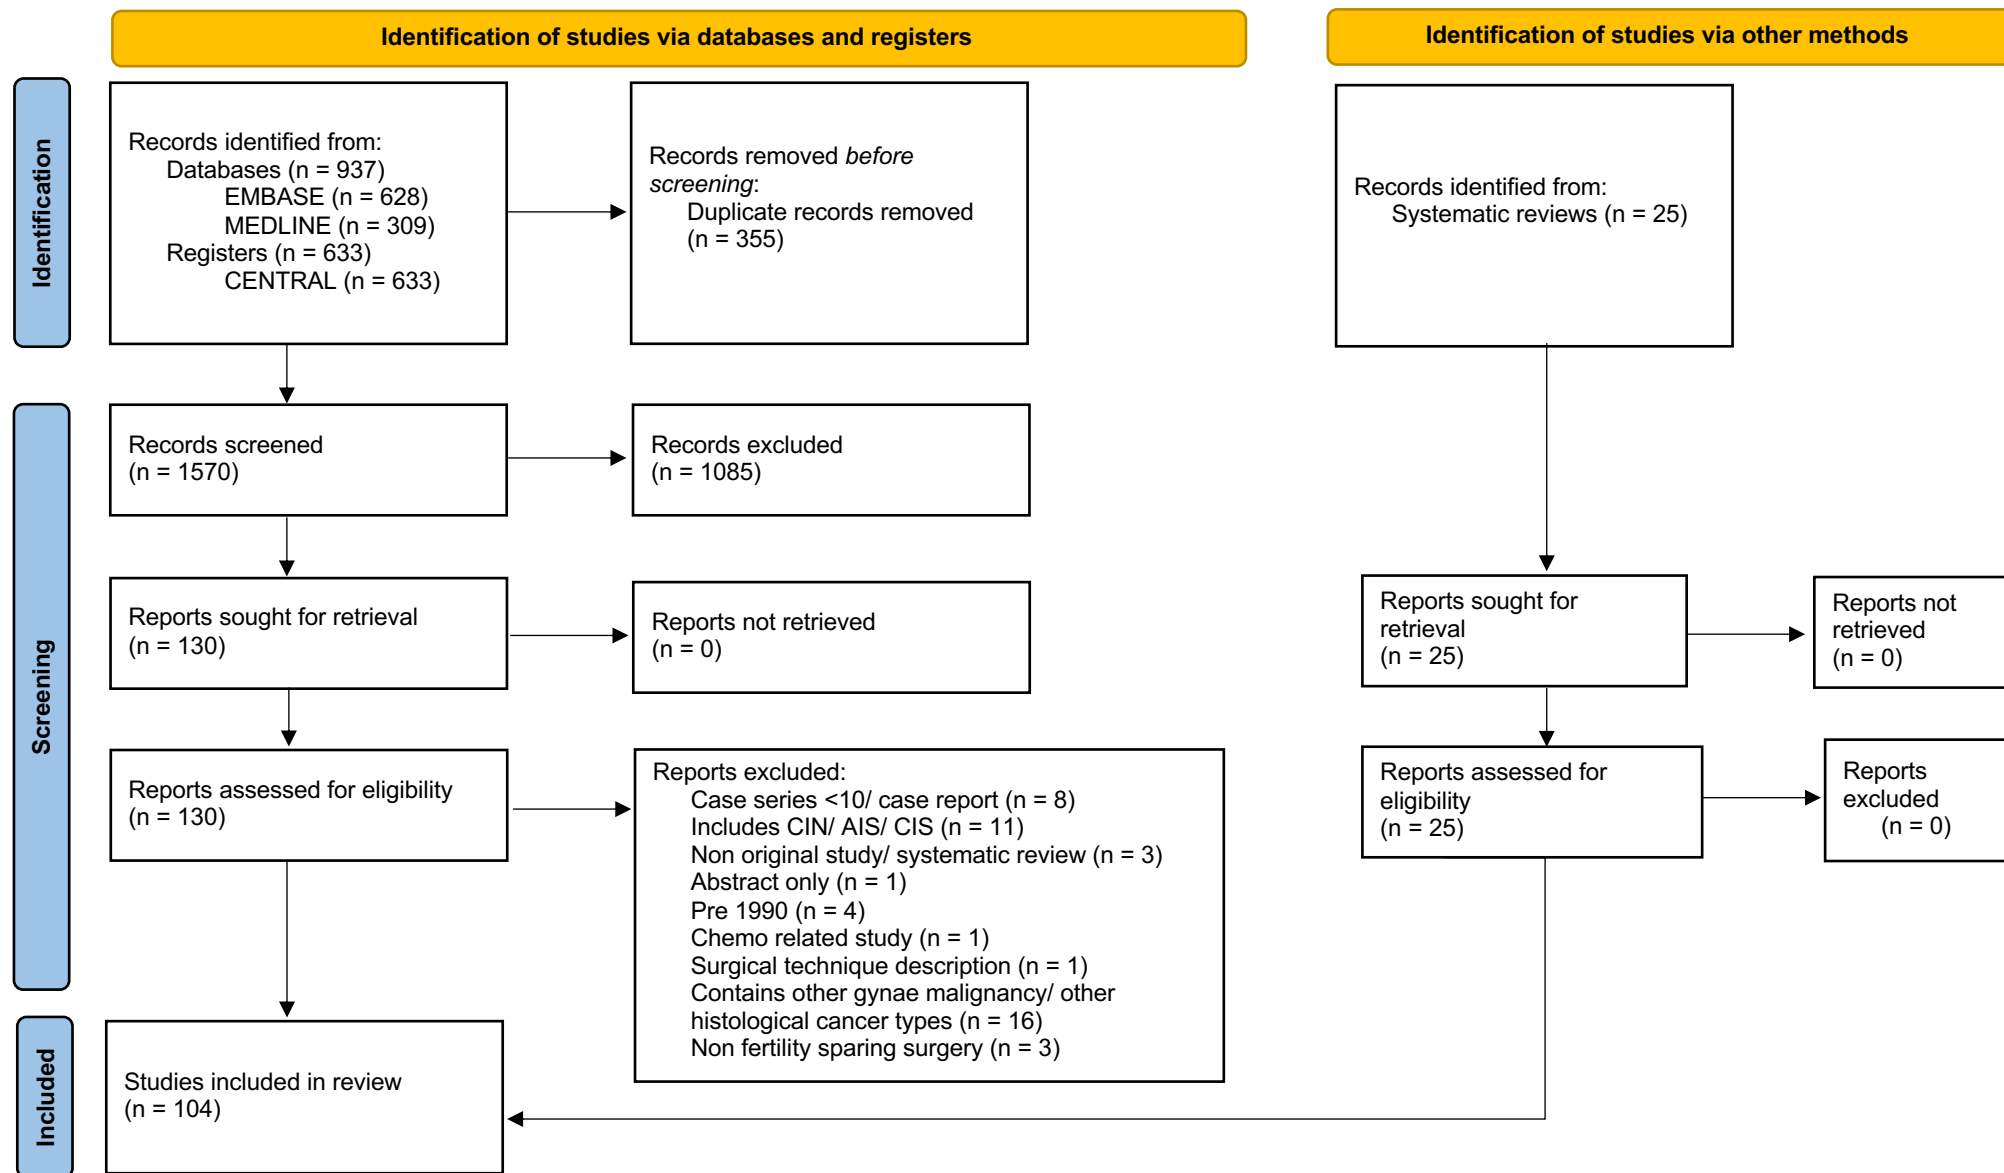

PRISMA 2020 flow diagram for new systematic reviews which included searches of databases, registers, and other sources

PRISMA 2020 flow diagram for new systematic reviews which included searches of databases, registers, and other sources

Figure 1: PRISMA flowchart